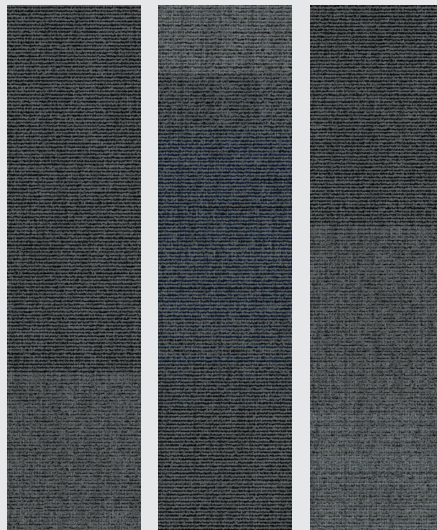

CONCERTO

5700
TEMPO

7300
BEAT

7500
MELODY

7800
HARMONY

8400
SYMPHONY

Choreography Collection is a progressive composition of patterns designed to work together or solo. This versatile collection features one synchronised colour palette to make specifying a co-ordinated floor easy. Each pattern in the collection features a light to dark gradient in the background and when cut into tiles, no two are exactly the same, presenting a variable rhythm on the floor.

Concerto features the same backdrop as Fusion and Motion, providing a highly textured look without the strong lineal highlights, for a stylish and understated look.

Note: When installing Concerto planks on their own as a wall-to-wall installation, joins will appear more prevalent. This is due to the more subtle nature of the pattern and is a feature of this product that does not affect its performance.

Swatch colours are for guide purposes only.

Technical Specifications

Country of Origin	Australia
Description	Patterned Textured Loop Pile Carpet Tile
Colours	5 Standard
Yarn	100% BCF Yarn Dyed Nylon
Gauge	47.2/10cm (1/12th Gauge)
Product Thickness	7mm (+/- 1.0mm)
Pile Weight	813g/m ²
Backing Structure	Enviro Bac [®]
Tile Size	250mm x 1000mm Skinny Plank
Availability Options	500mm x 500mm Tile Enviro Bac Plus [®] - Cushion Backed
Installation Method	Ashlar, Herringbone, Basket Weave, Half Basket Weave or Boxed-In
Co-ordinating Products	Fusion and Motion (mix with Spectrum for some bold highlights)