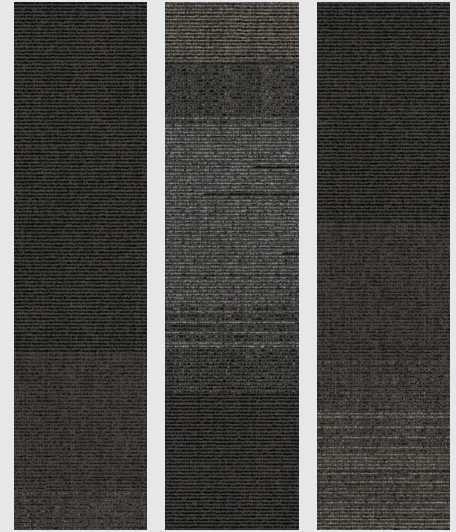

CONCERTO

5700
TEMPO

7300
BEAT

7500
MELODY

7800
HARMONY

8400
SYMPHONY

Choreography Collection is a progressive composition of patterns designed to work together or solo. This versatile collection features one synchronised colour palette to make specifying a co-ordinated floor easy. Each pattern in the collection features a light to dark gradient in the background and when cut into tiles, no two are exactly the same, presenting a variable rhythm on the floor.

Concerto features the same backdrop as Fusion and Motion, providing a highly textured look without the strong lineal highlights, for a stylish and understated look.

Note: When installing Concerto planks on their own as a wall-to-wall installation, joins will appear more prevalent. This is due to the more subtle nature of the pattern and is a feature of this product that does not affect its performance.

Swatch colours are for guide purposes only.

Technical Specifications

Country of Origin	Australia
Description	Patterned Textured Loop Pile Carpet Tile
Colours	5 Standard
Yarn	100% BCF Yarn Dyed Nylon
Gauge	47.2/10cm (1/12th Gauge)
Product Thickness	7mm (+/- 1.0mm)
Pile Weight	813g/m ²
Backing Structure	Enviro Bac [®]
Tile Size	250mm x 1000mm Skinny Plank
Availability Options	500mm x 500mm Tile Enviro Bac Plus [®] - Cushion Backed
Installation Method	Ashlar, Herringbone, Basket Weave, Half Basket Weave or Boxed-In
Co-ordinating Products	Fusion and Motion (mix with Spectrum for some bold highlights)