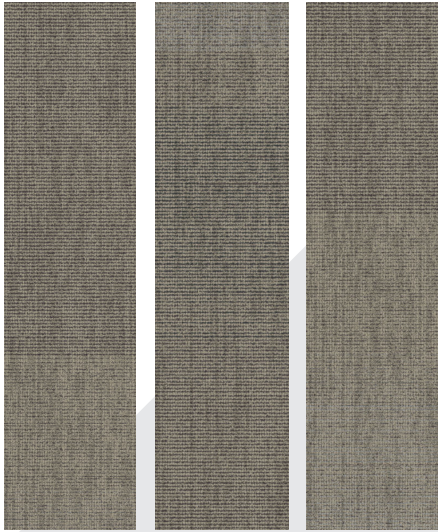

CONCERTO

5700
TEMPO

7300
BEAT

7500
MELODY

7800
HARMONY

8400
SYMPHONY

Choreography Collection is a progressive composition of patterns designed to work together or solo. This versatile collection features one synchronised colour palette to make specifying a co-ordinated floor easy. Each pattern in the collection features a light to dark gradient in the background and when cut into tiles, no two are exactly the same, presenting a variable rhythm on the floor.

Concerto features the same backdrop as Fusion and Motion, providing a highly textured look without the strong lineal highlights, for a stylish and understated look.

Note: When installing Concerto planks on their own as a wall-to-wall installation, joins will appear more prevalent. This is due to the more subtle nature of the pattern and is a feature of this product that does not affect its performance.

Swatch colours are for guide purposes only.

Technical Specifications

Country of Origin	Australia
Description	Patterned Textured Loop Pile Carpet Tile
Colours	5 Standard
Yarn	100% BCF Yarn Dyed Nylon
Gauge	47.2/10cm (1/12th Gauge)
Product Thickness	7mm (+/- 1.0mm)
Pile Weight	813g/m ²
Backing Structure	Enviro Bac [®]
Tile Size	250mm x 1000mm Skinny Plank
Availability Options	500mm x 500mm Tile Enviro Bac Plus [®] - Cushion Backed
Installation Method	Ashlar, Herringbone, Basket Weave, Half Basket Weave or Boxed-In
Co-ordinating Products	Fusion and Motion (mix with Spectrum for some bold highlights)