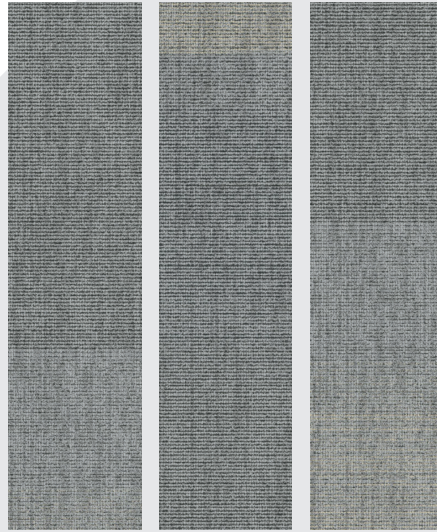

CONCERTO

5700
TEMPO

7300
BEAT

7500
MELODY

7800
HARMONY

8400
SYMPHONY

Choreography Collection is a progressive composition of patterns designed to work together or solo. This versatile collection features one synchronised colour palette to make specifying a co-ordinated floor easy. Each pattern in the collection features a light to dark gradient in the background and when cut into tiles, no two are exactly the same, presenting a variable rhythm on the floor.

Concerto features the same backdrop as Fusion and Motion, providing a highly textured look without the strong lineal highlights, for a stylish and understated look.

Note: When installing Concerto planks on their own as a wall-to-wall installation, joins will appear more prevalent. This is due to the more subtle nature of the pattern and is a feature of this product that does not affect its performance.

Swatch colours are for guide purposes only.

Technical Specifications

Country of Origin	Australia
Description	Patterned Textured Loop Pile Carpet Tile
Colours	5 Standard
Yarn	100% BCF Yarn Dyed Nylon
Gauge	47.2/10cm (1/12th Gauge)
Product Thickness	7mm (+/- 1.0mm)
Pile Weight	813g/m ²
Backing Structure	Enviro Bac [®]
Tile Size	250mm x 1000mm Skinny Plank
Availability Options	500mm x 500mm Tile Enviro Bac Plus [®] - Cushion Backed
Installation Method	Ashlar, Herringbone, Basket Weave, Half Basket Weave or Boxed-In
Co-ordinating Products	Fusion and Motion (mix with Spectrum for some bold highlights)