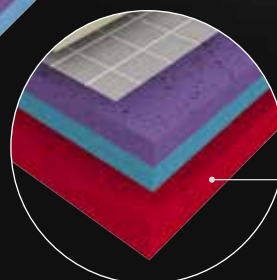

MULTI

A GREAT SPORT EXPERIENCE THANKS TO TARAFLEX® FLOORS FEATURES: PERFORMANCE, SAFETY AND PROTECTION

COMFORT CXP HD

Double density foam :

- > Performance
- > Safety

DURABILITY D-Max

Calendered PVC Sheets
reinforced with fibre glass grid

- > High durability
- > Outstanding dimensional stability

TRIPLE ACTION Protocolsol®

An intelligent triple action
surface treatment

- > Best solution to maximize both slide and grip
- > A friction-burn free surface
- > Cost effective and easy to maintain

POLYOLEFIN FOAM*

- > Extra protection

*only for Taraflex® Comfort