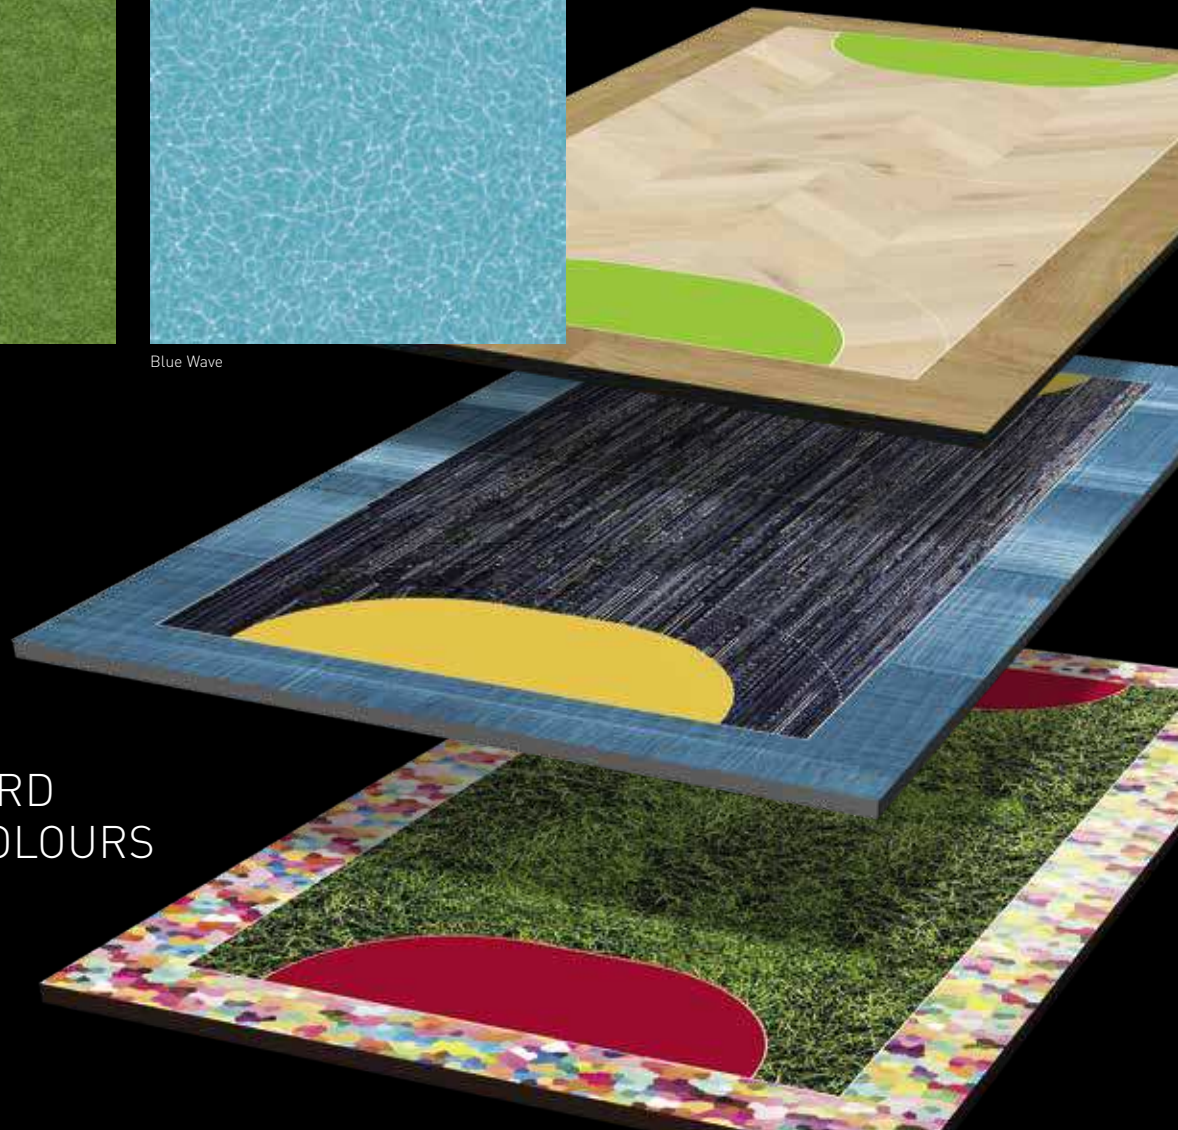

# TARAFLEX®

BE INSPIRED...

Golden Herringbone

Wood Crosscut

Pure Concrete

Spring Grass

Blue Wave

MIX & MATCH  
WITH STANDARD  
TARAFLEX® COLOURS