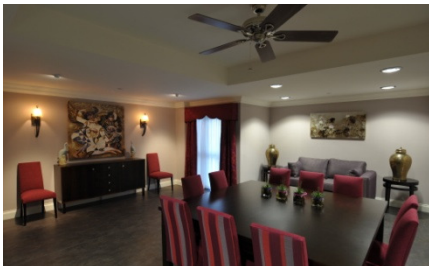

PROJECT REFERENCE

TALLAI GLADES

gerflor.com.au

LOCATION
Mudgeeraba
Queensland

COMPLETED
2008

ARCHITECT
Craig Interiors Pty Ltd

CONTRACTOR
Master Kelwin Floors

PRODUCT
Texline Pro
Tarasafe Super

AREA
1300 sqm

COLOURS
0670 Cementum Mink
0967 Sierra Chocolate
0969 Sierra Chene Medium
1010 Calvi Terre
1011 Calvi Sable
1013 Calvi Noir
7386 Savana

Tallai Glades Nursing Home is an example of the new deinstitutionalised style of aged care facilities.

Designer Margaret Butler-Nixon from Craig Interiors was drawn to the Texline range when researching flooring solutions. "I always try to create a homely atmosphere and a traditional, narrow timber design just would not have had the impact I was looking for in the dining room."

"I used Gerflor in terracotta colour to create a warm and inviting atmosphere in the dementia lounge and Texline Pro mink cementum cream in the bedrooms. I used different products to achieve different effects throughout the facility," Margret said.

Call Gerflor on 1800 060 785 to order your samples

AUSPR001

Gerflor
theflooringgroup

ARCHITECTURE
DECORATION
SPORT
TECHNOSPECIFIC