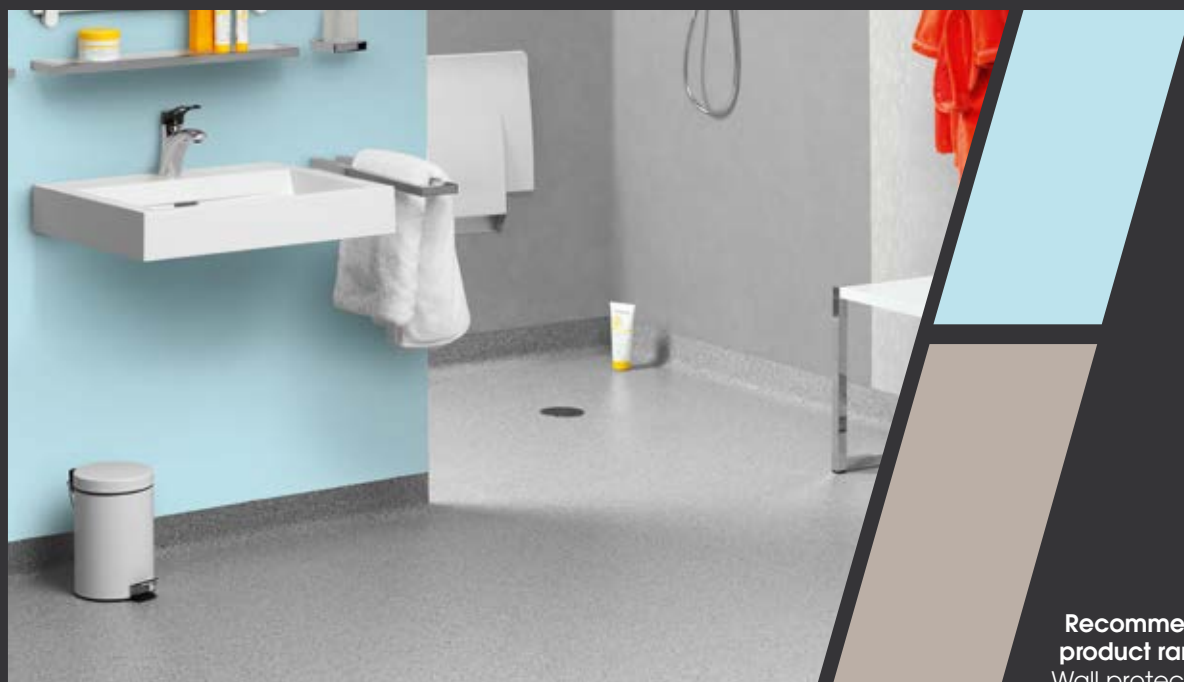

CHANGING ROOMS

Easily combine design and safety with our non-slip and waterproof solutions.

Recommended product range:
Tarasafe

Aesthetic and lasting protection of walls and doors in damp areas.

Recommended product range:
Wall protection