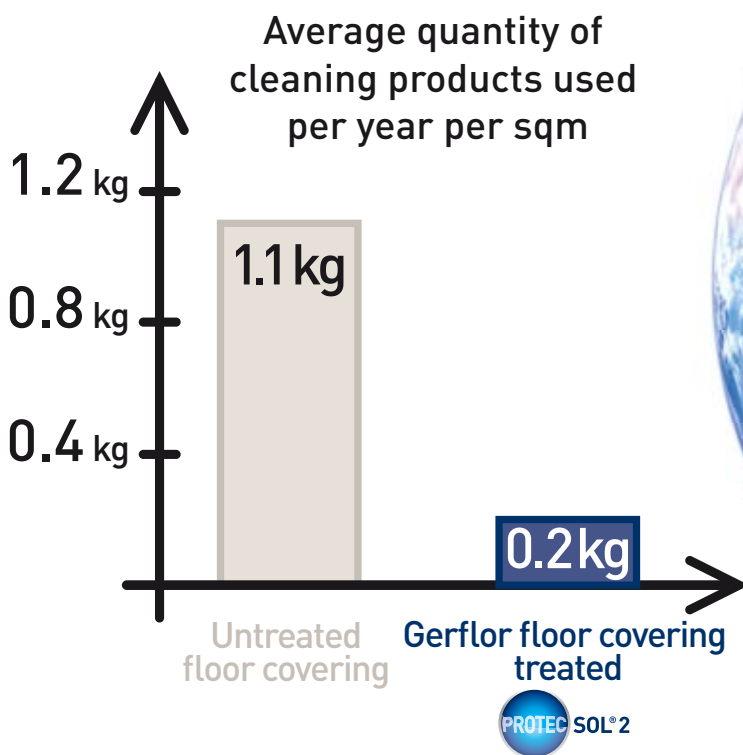

COMMITTED TO SUSTAINABLE DEVELOPMENT

- **Low environmental impact**
  Saves water and detergent

- **Indoor air quality**
  - Non-emissive product
  - Very low VOC (Volatile Organic Compound) emissions
- **Protecsol® 2: extreme durability**