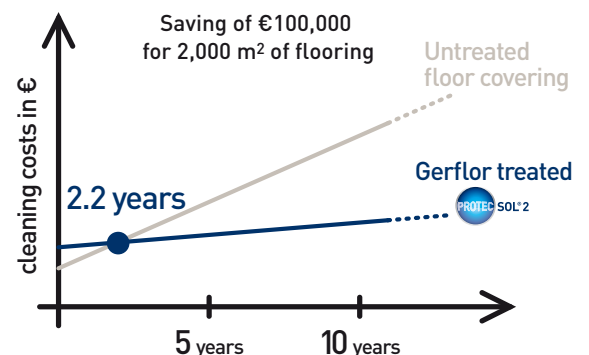

STAIN SUSCEPTIBILITY SCALE

0: Insusceptible; 1: Very slightly susceptible; 2: Slightly susceptible; 3: Susceptible; 4: Highly susceptible

USERS BENEFITS

- ▶ **Easy to clean, no self-shine treatment required for the entire life of the product**
Saves water and detergent
Fast return on investment
- ▶ **Easy stain removal**
- ▶ **Resistance to heavy traffic and micro-scratches**
- ▶ **Durable design and lasting colour brightness**