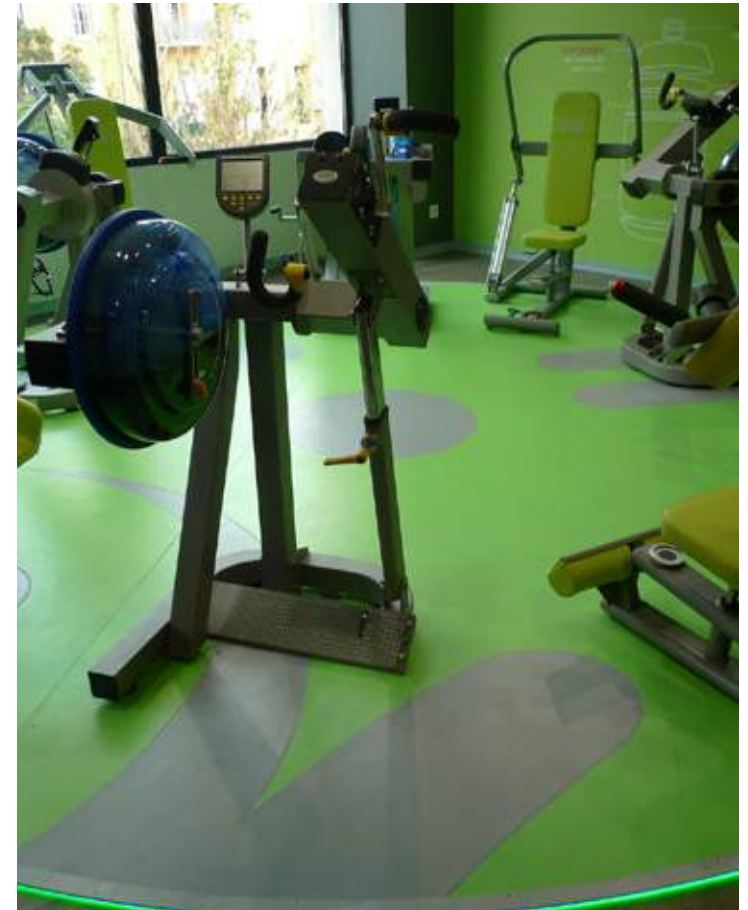

FITNESS KEEP COOL

2016

gerflor.com

PRODUCT

- Taraflex Sport M Evolution
- Taraflex M Performance
  6159 Pink / 6559 Spring /
  6758 Silver Gray
- Insight Clic System

ZONE

- Traffic zone
- Gym room
- Training area

LOCATION

FRANCE / Aix en Provence

SQM
500

KeepCool

Gerflor
the flooring group