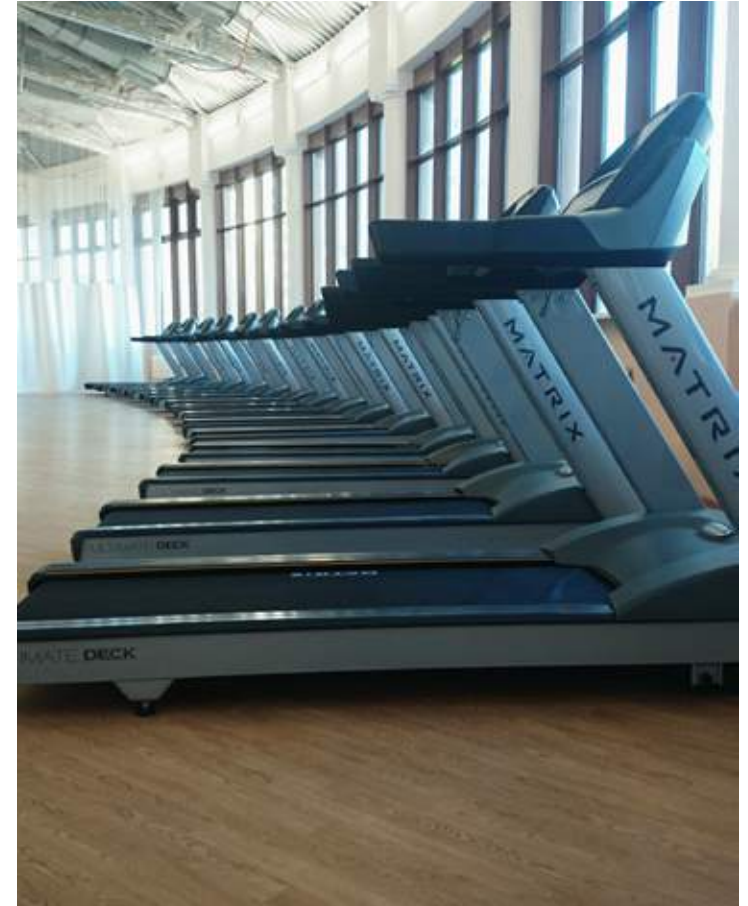

INDOOR SPORTS HALL NATURAL MINERAL RESSOURCES UNIVERSITY

2015

gerflor.com

PRODUCT

- Taraflex Sport M Comfort
- Taraflex Surface

LOCATION

RUSSIA / St. Petersburg

SQM

4300