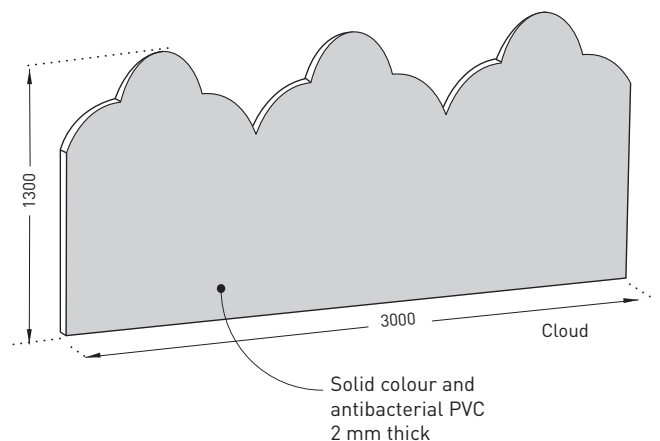

Frescoes made from cut-to-size Decochoc panels.