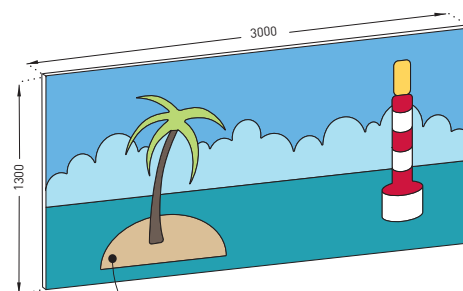

Maritime theme picture n°1

Solid colour and antibacterial PVC
2 mm thick

Frescoes made from cut-to-size Decochoc panels.

Delivered flat and pre-assembled, they are to bring together when installing and not fit on curved walls.