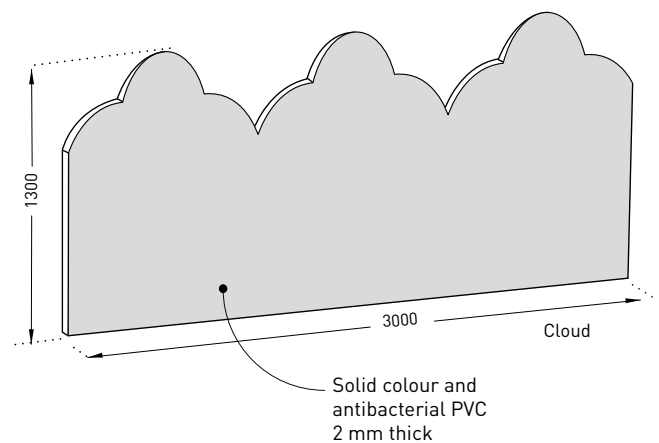

DECOFRESC

▶ ALL PUBLIC CONTEMPORARY

Applications

The contemporary Decofresc decorative frescoes provide an attractive setting in public buildings. They bring a touch of elegance and customization while protecting walls and they meet hygiene and impact resistance requirements.

Description

- Model: All public contemporary Decofresc decorative protection fresco
- Standard panel dimensions: 3 m x 1.30 m indivisible
- Thickness : 2 mm
- Material : Antibacterial and Bs2d0 fire-rated PVC, solid colour
- Surface finish: lightly textured ("Optimixt" grain*)
- Fixing: adhesive bonding with Gerflor acrylic glue or Gerflor universal mastic glue. Joints between panels can be made using silicone joints or PVC weld beads.
  Colour matched to the range
- Colours: 32 standard.

*"Optimixt" grain: optimal combination of scratch resistance, hygiene and aesthetic.

Specification

- Description: decorative protection fresco (Cloud or Wave Decofresc as manufactured by Gerflor) from rigid and antibacterial PVC achieving Bs2d0 fire rating with solid colour and textured surface (Optimixt grain as manufactured by Gerflor). 3 m long, 1.30 m wide (indivisible), 2 mm thick.
- Environment: No heavy metals and no substance potentially subjected to any REACH restriction are used in its manufacture, nor PBT/PBA. The calcium-zinc thermal stabilisation process is used. The emission level of volatile substance in inside air has been tested according to ISO 16000-6 and is under 15µg/m³. 100% of the product are recyclable.
- Colour: selected by architects from manufacturer's standard range
- Installation method: glue as per manufacturer's instructions.