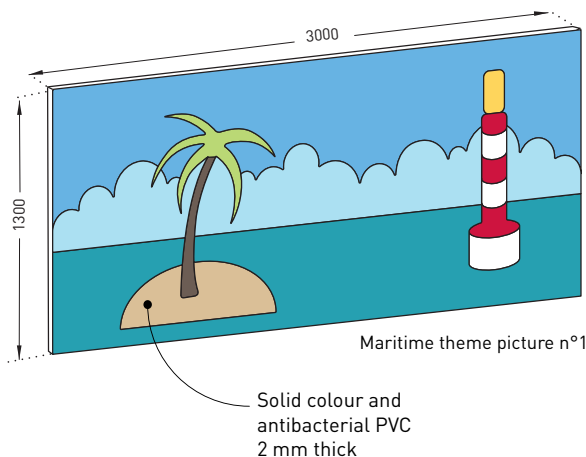

Maritime theme picture n°1

Solid colour and antibacterial PVC 2 mm thick

Find out more about technical solutions at the end of the guide.

To find the colours available for each product, please see the summary table for the range at the end of this Guide.